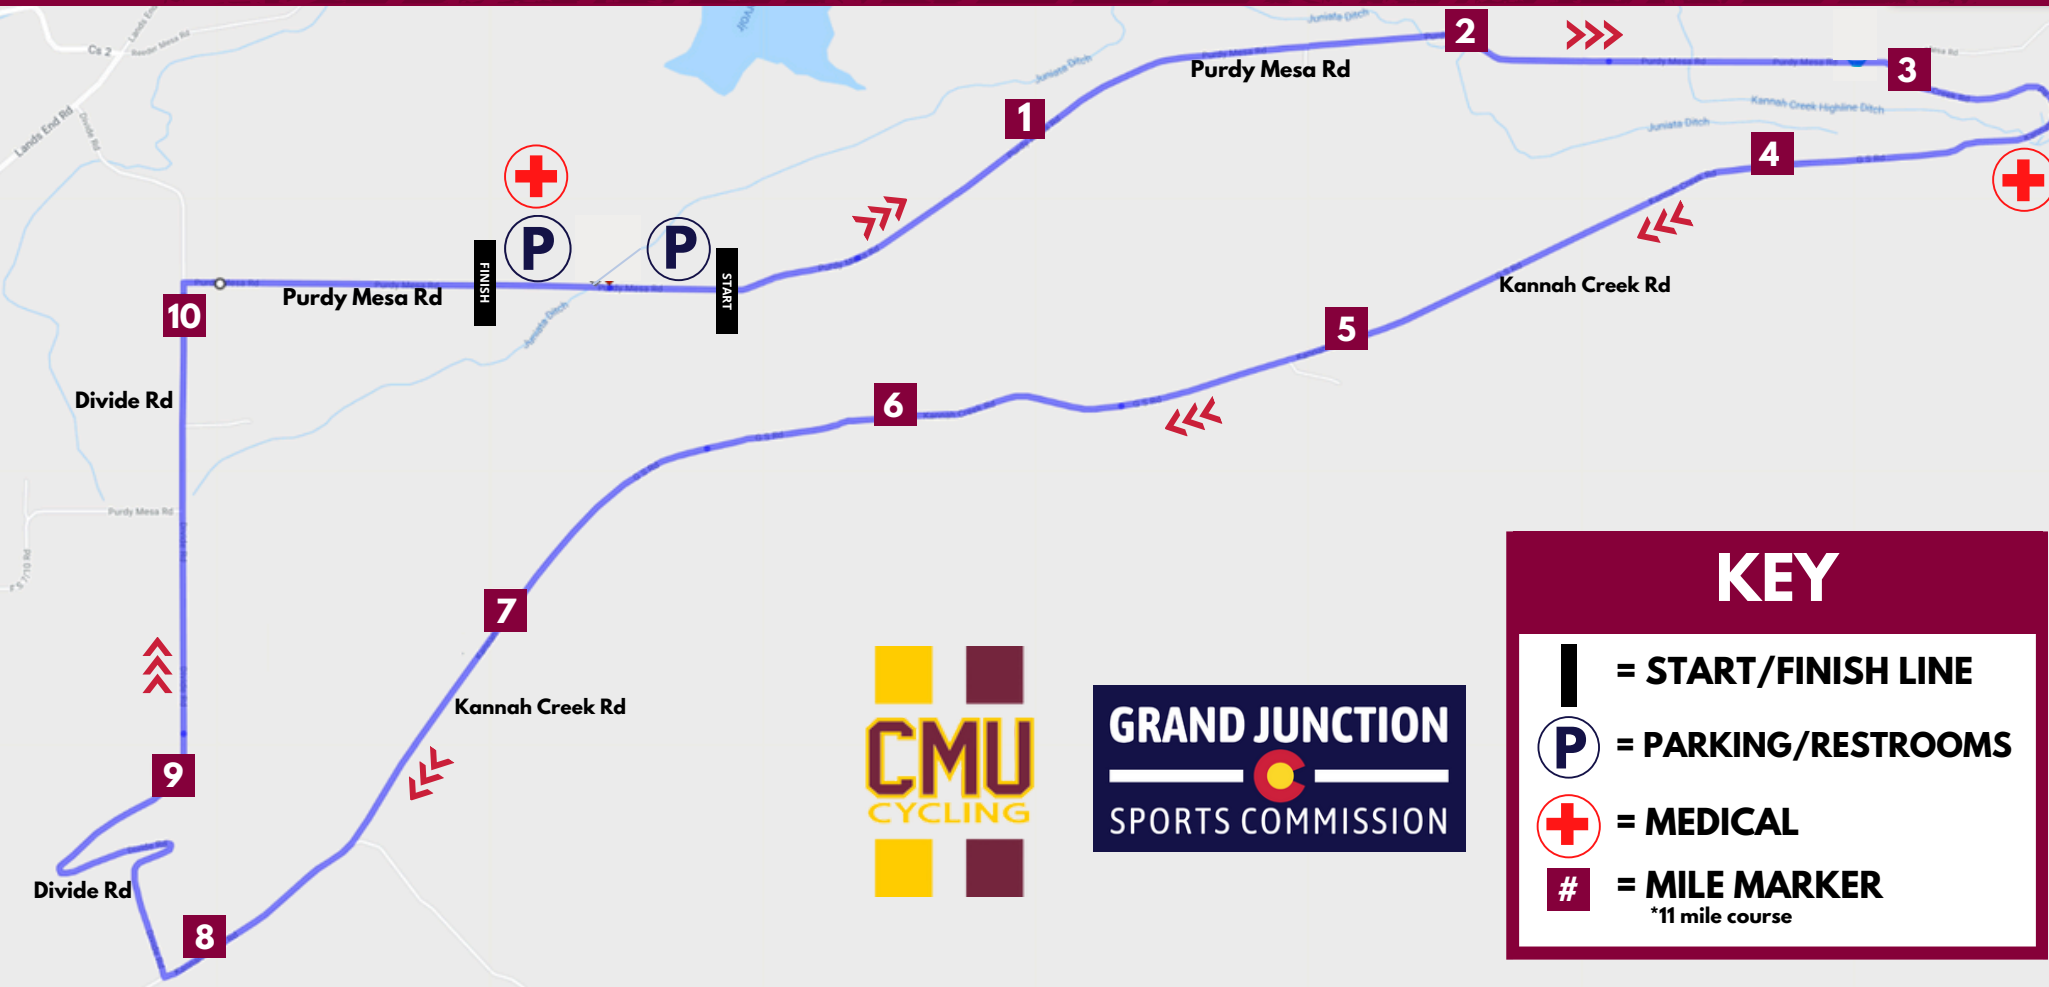

# 2025 MAVERICK CLASSIC

## ROAD RACE SUNDAY, MARCH 30TH WHITEWATER, CO

### KEY

- = START/FINISH LINE
- = PARKING/RESTROOMS
- = MEDICAL
- = MILE MARKER  
\*11 mile course