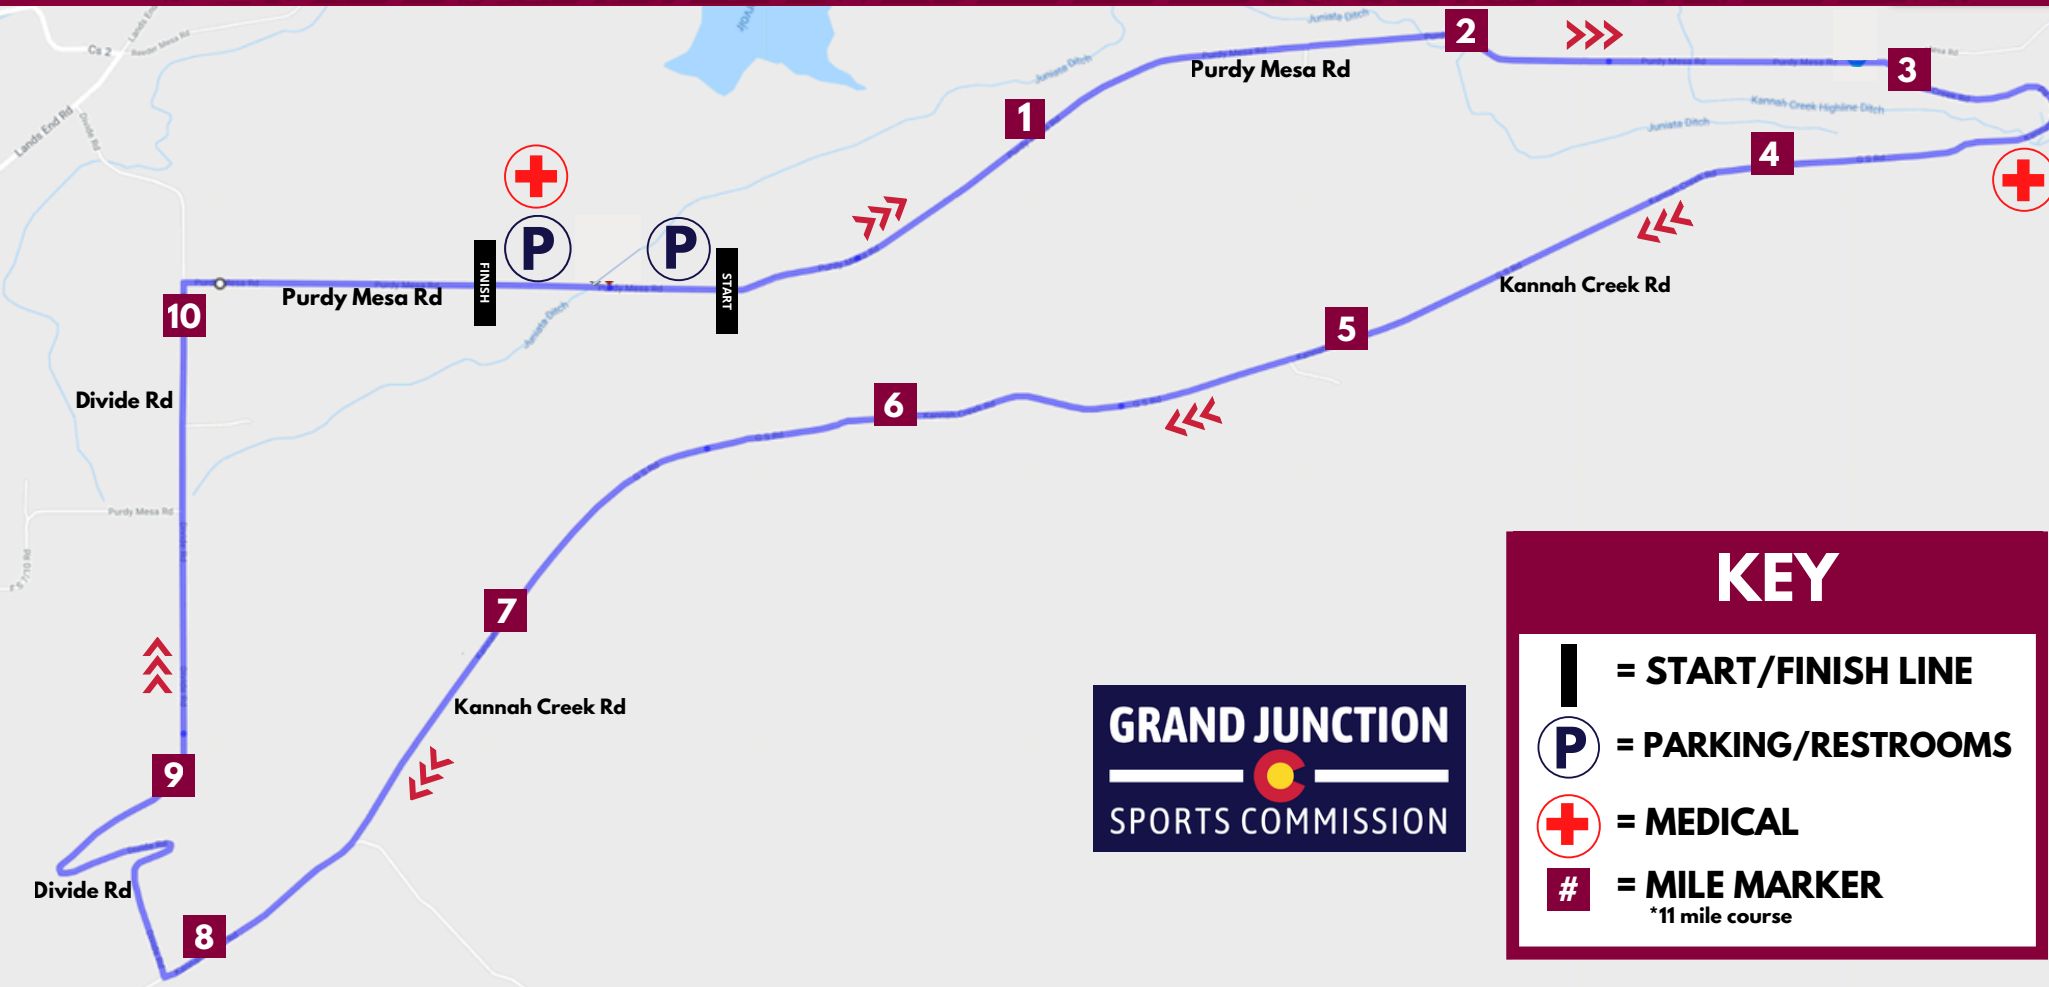

2026 MAVERICK CLASSIC

ROAD RACE SUNDAY, MARCH 29TH WHITEWATER, CO

KEY

- = START/FINISH LINE
- = PARKING/RESTROOMS
- = MEDICAL
- = MILE MARKER
*11 mile course