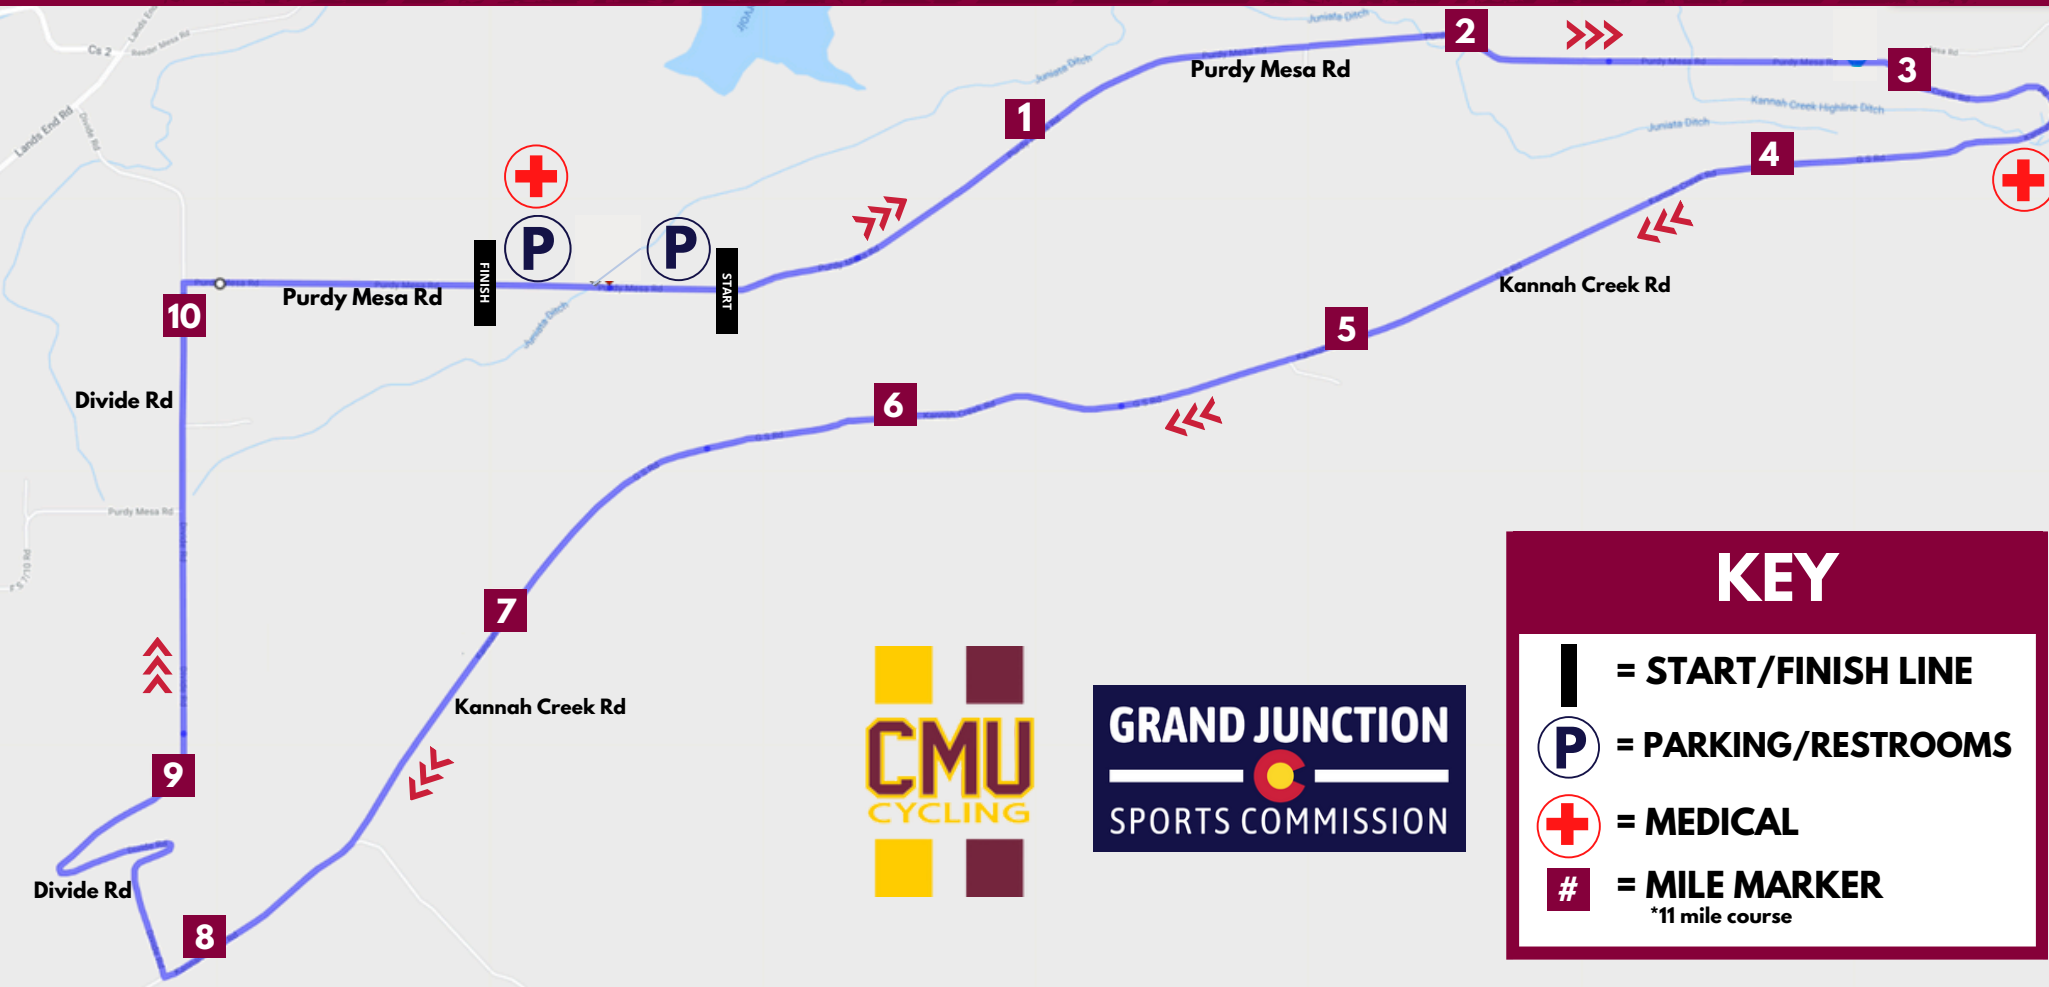

2025 MAVERICK CLASSIC

ROAD RACE SUNDAY, MARCH 30TH WHITEWATER, CO

KEY

- = START/FINISH LINE
- = PARKING/RESTROOMS
- = MEDICAL
- = MILE MARKER
*11 mile course